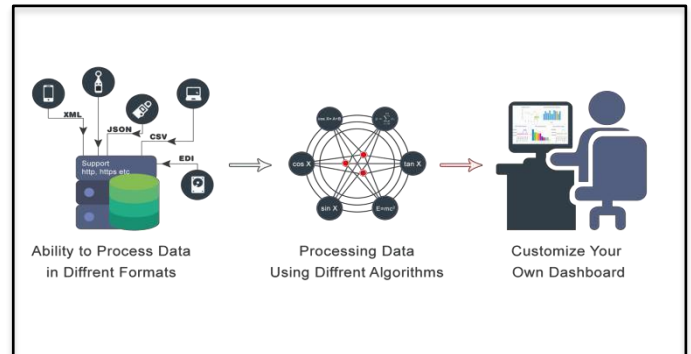

(continued from front page)

• Embedded SDK

The embedded SDK provides developers with a quality embedded port to some of the most common Wi-Fi, bluetooth and Ethernet-based embedded platforms.

• Device Management

Built-in support to manage device status, deploy firmware updates, and control versioning. Updates can be rolled out simultaneously to all devices or dynamically.

• Device Connectivity & Security

A device connectivity layer that enables developers to quickly connect devices and communicate data over encrypted connections using industry-standard TLS protocol.